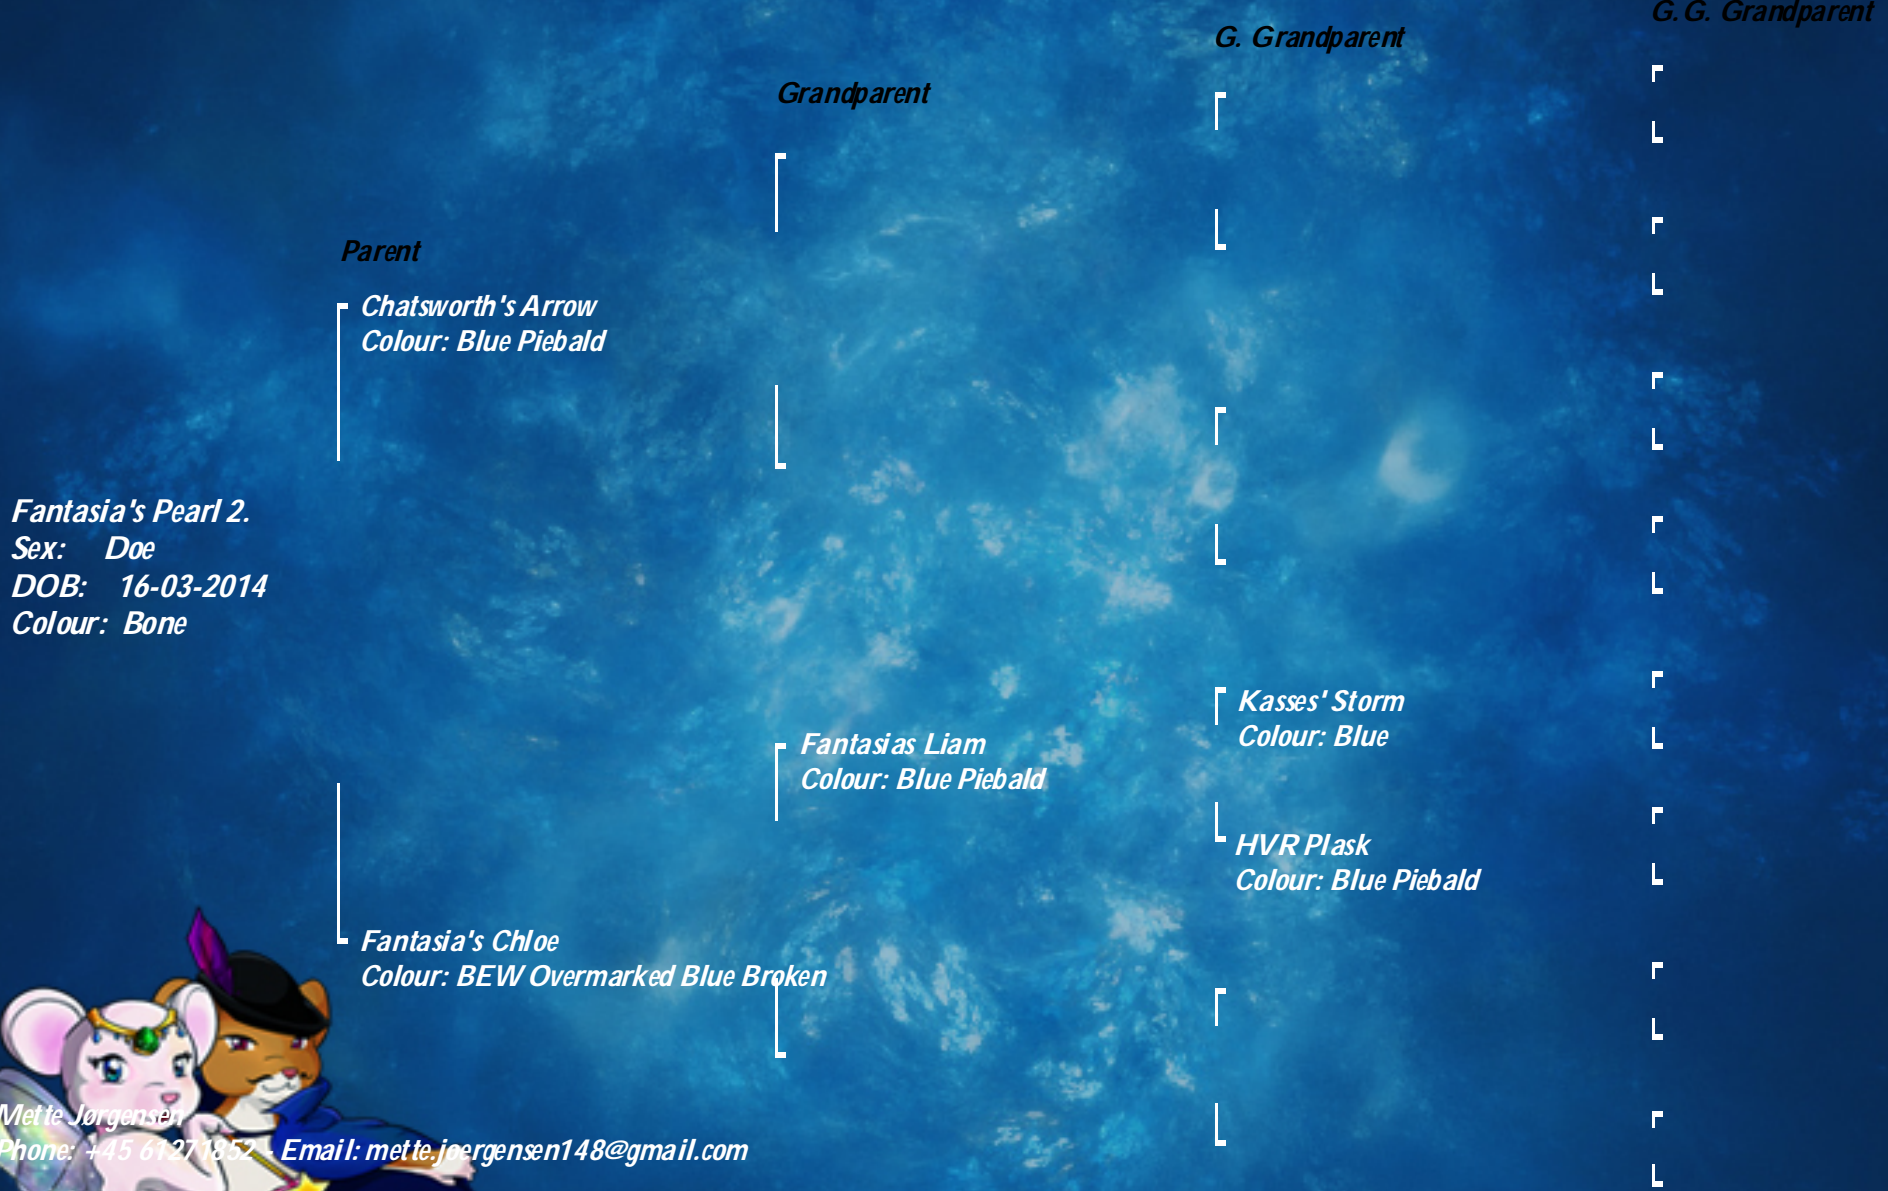

Martha My Dear Mousery

Fantasia's Pearl 2.

Mette Jørgensen
Phone: +45 6127 1852 Email: mette.joergensen148@gmail.com

I certify that these details are correct to the best of my knowledge. Signed